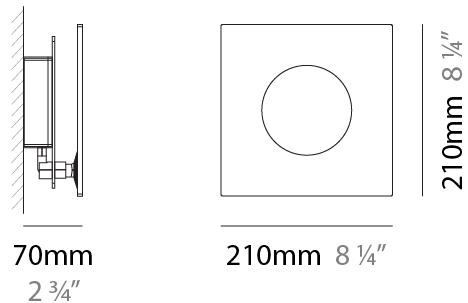

PETRA SURFACE

D43058- -

base number
Color   Finish
Temperature   Options

PROJECT
TYPE
SPECIFIER
QUANTITY
DATE

1. To build a product code in our configurator select the specify button on the base model # product page
2. To build a manual product code on this datasheet choose from the options listed below in blue font and add the suffix to the base model #

GENERAL

Series: Petra
Brand: Icone
Division: Design
Mounting Type: Surface
Mounting Location: Wall
Subcategory: Ambient

PHYSICAL

Shape: Square
Length (mm): 210
Length (in): 8 ¼
Width (mm): 70
Width (in): 2 ¾
Height (mm): 210
Height (in): 8 ¼
Light Distribution: Indirect
Fixture Finish: [ECO_SBR](#) / [ECO_WHI](#) / [ECR_BLK](#) / [ECR_SAL](#) / [ECR_SBR](#) / [EGL_BLK](#) / [EGL_RUS](#) / [EGL_WHI](#) / [ESI_SBR](#) / [SLA_SAL](#) / [WHI_RUS](#) / [WHI_SAL](#) / [WHI_WHI](#)
Fixture Material: Aluminum

ELECTRICAL

Lamp Type: LED
Input Wattage (W): 16
Total Output Wattage (W): 13.5
Dimming: Non-Dimmable / 0-10V Dimming
Driver Included: Yes
Driver Location: Integrated
Driver Type: Constant Current - 120Vac
Driver Class: Class 2
Input Voltage (V): 120
Constant Current (MA): 700

LED

Color Temperature (°K): [2700](#) / [3000](#)
Nominal Lumen (lm): 2598
CRI: >90 CRI
Lamp Life (hrs): 50000

OPTICAL

RATINGS AND CERTIFICATIONS

Certified By: Certified for North American Standards
IP rating: IP20