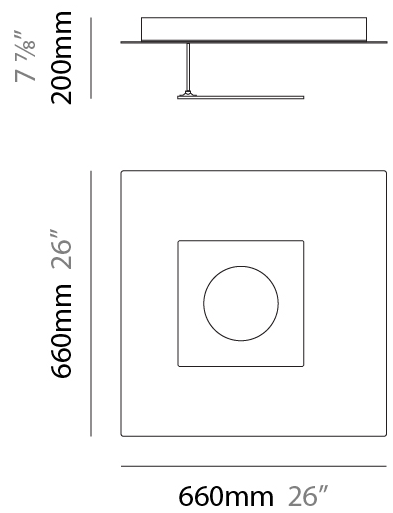

PETRA SURFACE

D42078- -

base number
Color   Finish
Temperature   Options

PROJECT
TYPE
SPECIFIER
QUANTITY
DATE

1. To build a product code in our configurator select the specify button on the base model # product page
2. To build a manual product code on this datasheet choose from the options listed below in blue font and add the suffix to the base model #

GENERAL

Series: Petra
Brand: Icone
Division: Design
Mounting Type: Surface
Mounting Location: Ceiling
Subcategory: Ambient

PHYSICAL

Shape: Square
Length (mm): 660
Length (in): 26
Width (mm): 660
Width (in): 26
Height (mm): 200
Height (in): 7 7/8
Light Distribution: Indirect
Fixture Finish: [ECO_SBR](#) / [ECO_WHI](#) / [ECR_BLK](#) / [ECR_SAL](#) / [ECR_SBR](#) / [EGL_BLK](#) / [EGL_RUS](#) / [EGL_WHI](#) / [ESI_SBR](#) / [SLA_SAL](#) / [WHI_RUS](#) / [WHI_SAL](#) / [WHI_WHI](#)
Fixture Material: Aluminum

ELECTRICAL

Lamp Type: LED
Input Wattage (W): 28
Total Output Wattage (W): 25.2
Dimming: Non-Dimmable / 0-10V Dimming
Driver Included: Yes
Driver Location: Integrated
Driver Type: Constant Current - 120-277Vac
Driver Class: Class 2
Input Voltage (V): 120
Constant Current (MA): 700

LED

Color Temperature (°K): [2700](#) / [3000](#)
Nominal Lumen (lm): 3697
CRI: >90 CRI
Lamp Life (hrs): 50000

OPTICAL

RATINGS AND CERTIFICATIONS

Certified By: Certified for North American Standards
IP rating: IP20